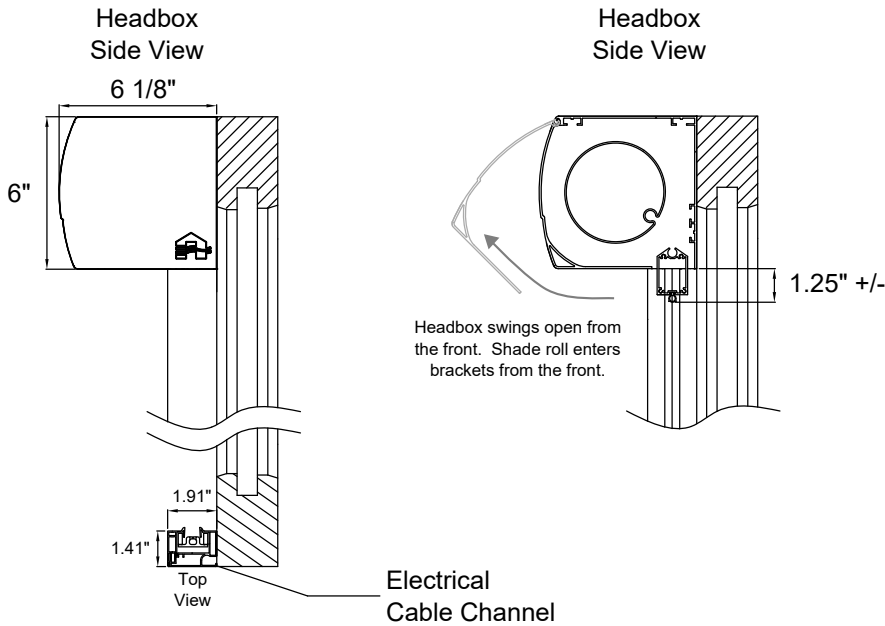

	W x H
Headbox	6.125" x 6"
Max Shade Dimension	236" x 134" OR 126" x 236"
Max Blackout Dimension	157.5" x 154.5"
Bottom Rail (Hembar)	1.1875" x 2.125"
Side Channel	1.41" x 1.91"
Coupling Side Channel	2.32" x 1.91"
Maximum Fabric Thickness for Max Height of 236"	.022"

Measuring for Order  
(Use ZipShade 150 Order Form)

Order Height =  
headbox height (6") +  
hembar protrusion (1 1/4") +  
opening height

Order Width =  
2x side channel width (2 7/8") +  
opening width